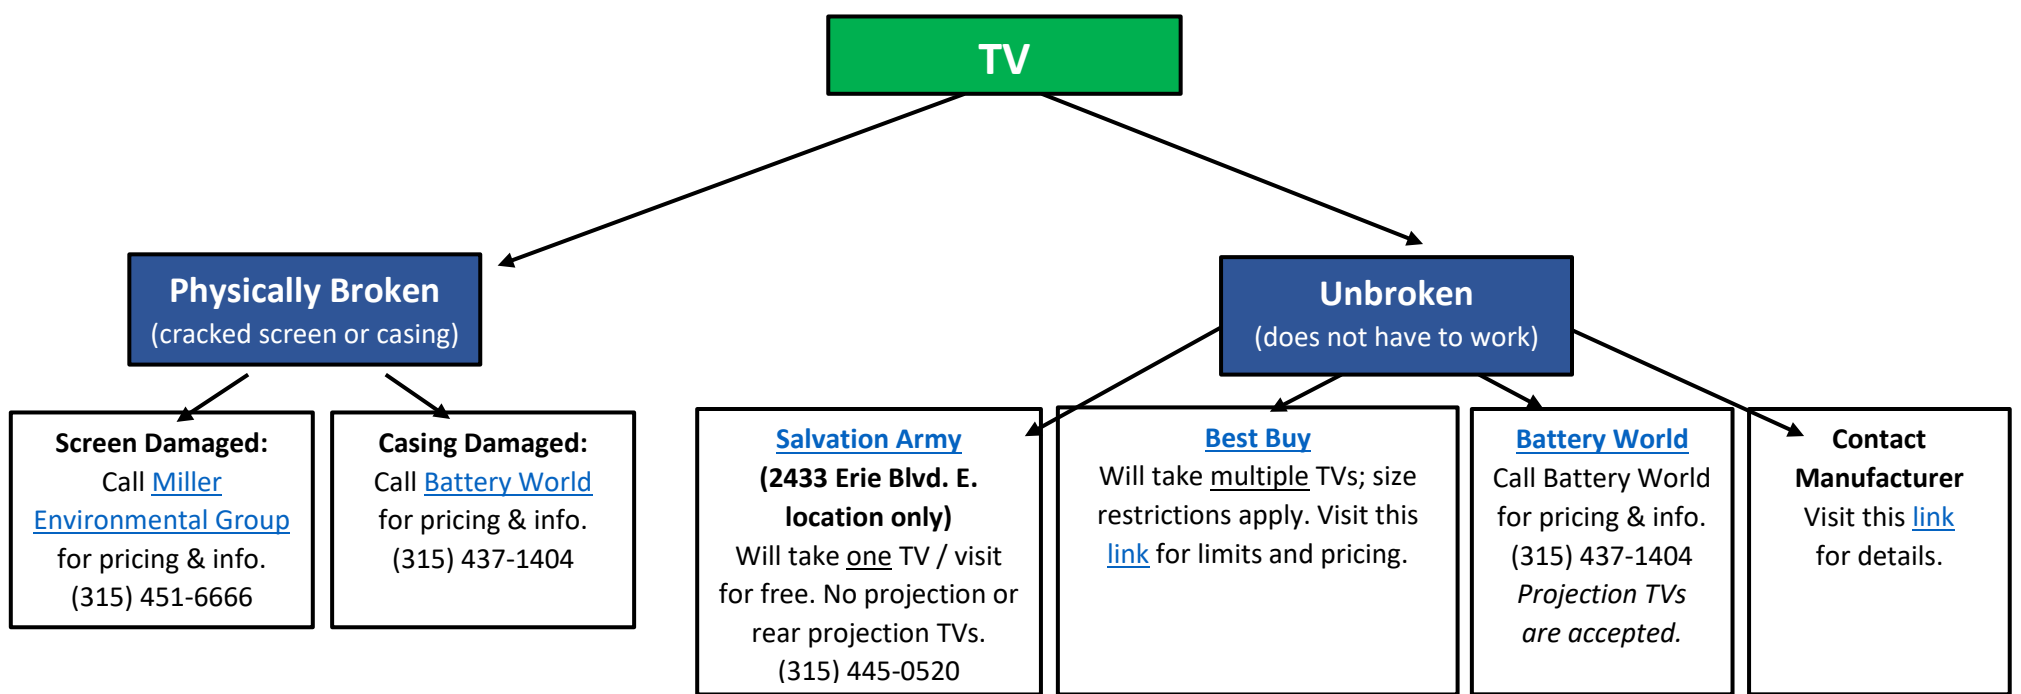

What Kind of E-Waste Do You Have?

Other E-Waste

Other electronic waste covered under the NYS Law for recycling includes: computers, computer peripherals (keyboards, mice or similar pointing devices, facsimile machines, document scanners, printers), small electronic equipment (tablets, VCRs, digital video recorders, portable digital music players, DVD players, digital converter boxes, cable or satellite receivers, electronic or video game consoles, etc.) and small scale servers.

Not all locations listed below accept all e-waste. Confirm what is acceptable online or by calling the locations below, as guidelines and / or pricing may have changed since this was posted.

	Battery World	Best Buy	Bruin Recycling	Salvation Army	Staples
	5820 East Molloy Rd., Syracuse (315) 437-1404	3401 Erie Blvd East, DeWitt (315) 449-1784	1001 Vine Street Liverpool (315) 410-0050	2433 Erie Blvd East Syracuse (315) 445-0520	3736 Milton Avenue Camillus (315) 488-4071 3 Chevy Drive East Syracuse (315) 463-8040 4118 State Route 31 Liverpool (315) 715-0112
Monitors (Flat Screen)	Yes Call for pricing. Appt. required.	Yes Visit this link for pricing. Limit 2 per household, per day.	Yes No charge.	Yes No charge.	Yes No charge.
Monitors (CRT - Old style)	Yes Call for pricing. Appt. required.	Yes Visit this link for pricing. Limit 2 per household, per day.	No	Yes No charge.	Yes No charge.
Keyboards & Mice	Yes No charge. Appt. required.	Yes No charge.	Yes No charge.	Yes No charge.	Yes No charge.
Cords	Yes No charge. Appt. required.	Yes No charge.	Yes No charge.	Yes No charge.	Yes No charge.
Other E-Waste	Yes No charge. Call to confirm what is acceptable.	Yes No charge. Visit this link for acceptable items.	Yes No charge. Visit this link for acceptable items.	No	Yes No charge. Visit this link for acceptable items.
TVs	Yes Restrictions apply. See details above.	Yes Restrictions apply. See details above.	No	Yes Restrictions apply. See details above.	No