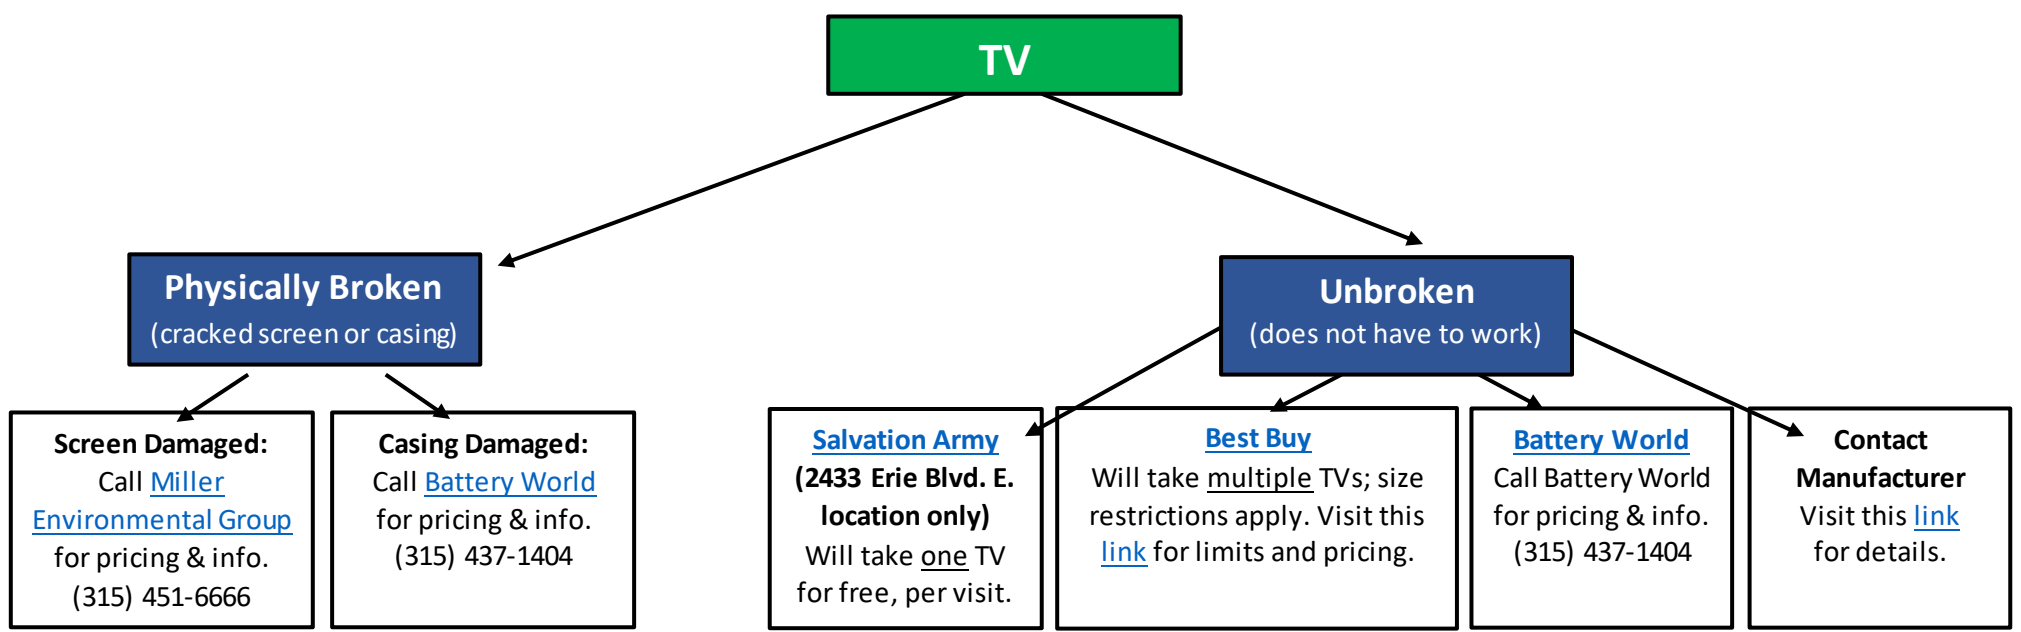

What Kind of E-Waste Do You Have?

Other E-Waste

Other electronic waste covered under the NYS Law for recycling includes: computers, computer peripherals (keyboards, mice or similar pointing devices, facsimile machines, document scanners, printers), small electronic equipment (tablets, VCRs, digital video recorders, portable digital music players, DVD players, digital converter boxes, cable or satellite receivers, electronic or video game consoles, etc.) and small scale servers.